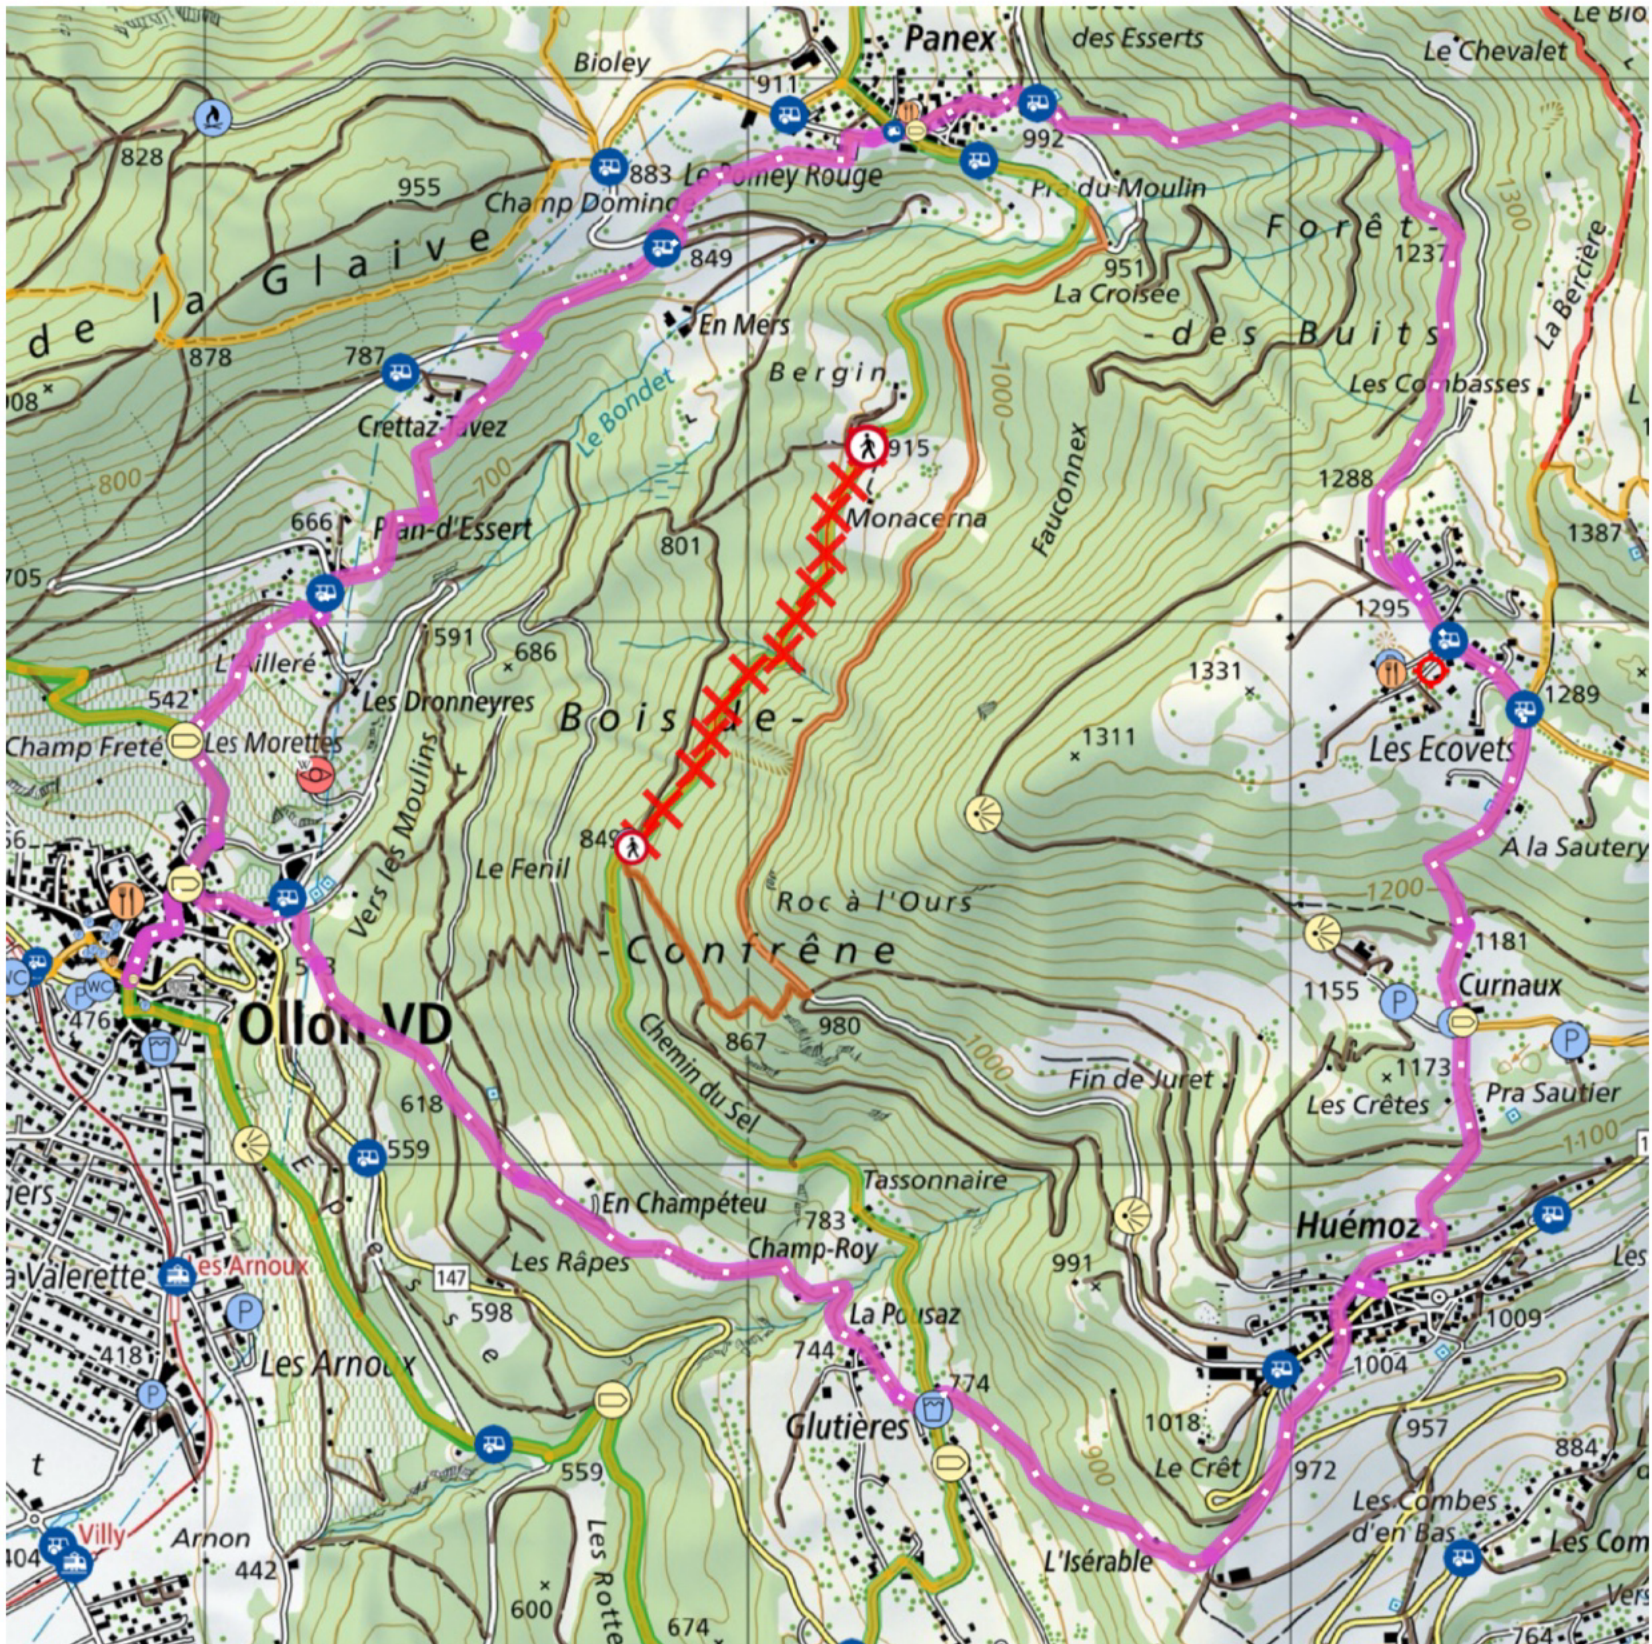

Swiss Pro Map – independent, versatile, reliable.

<https://swisspromap.ch>

# Les Ecovets

→9.941 km ↗822 m ↘822m 3h 55

# The stations along the route (guide):