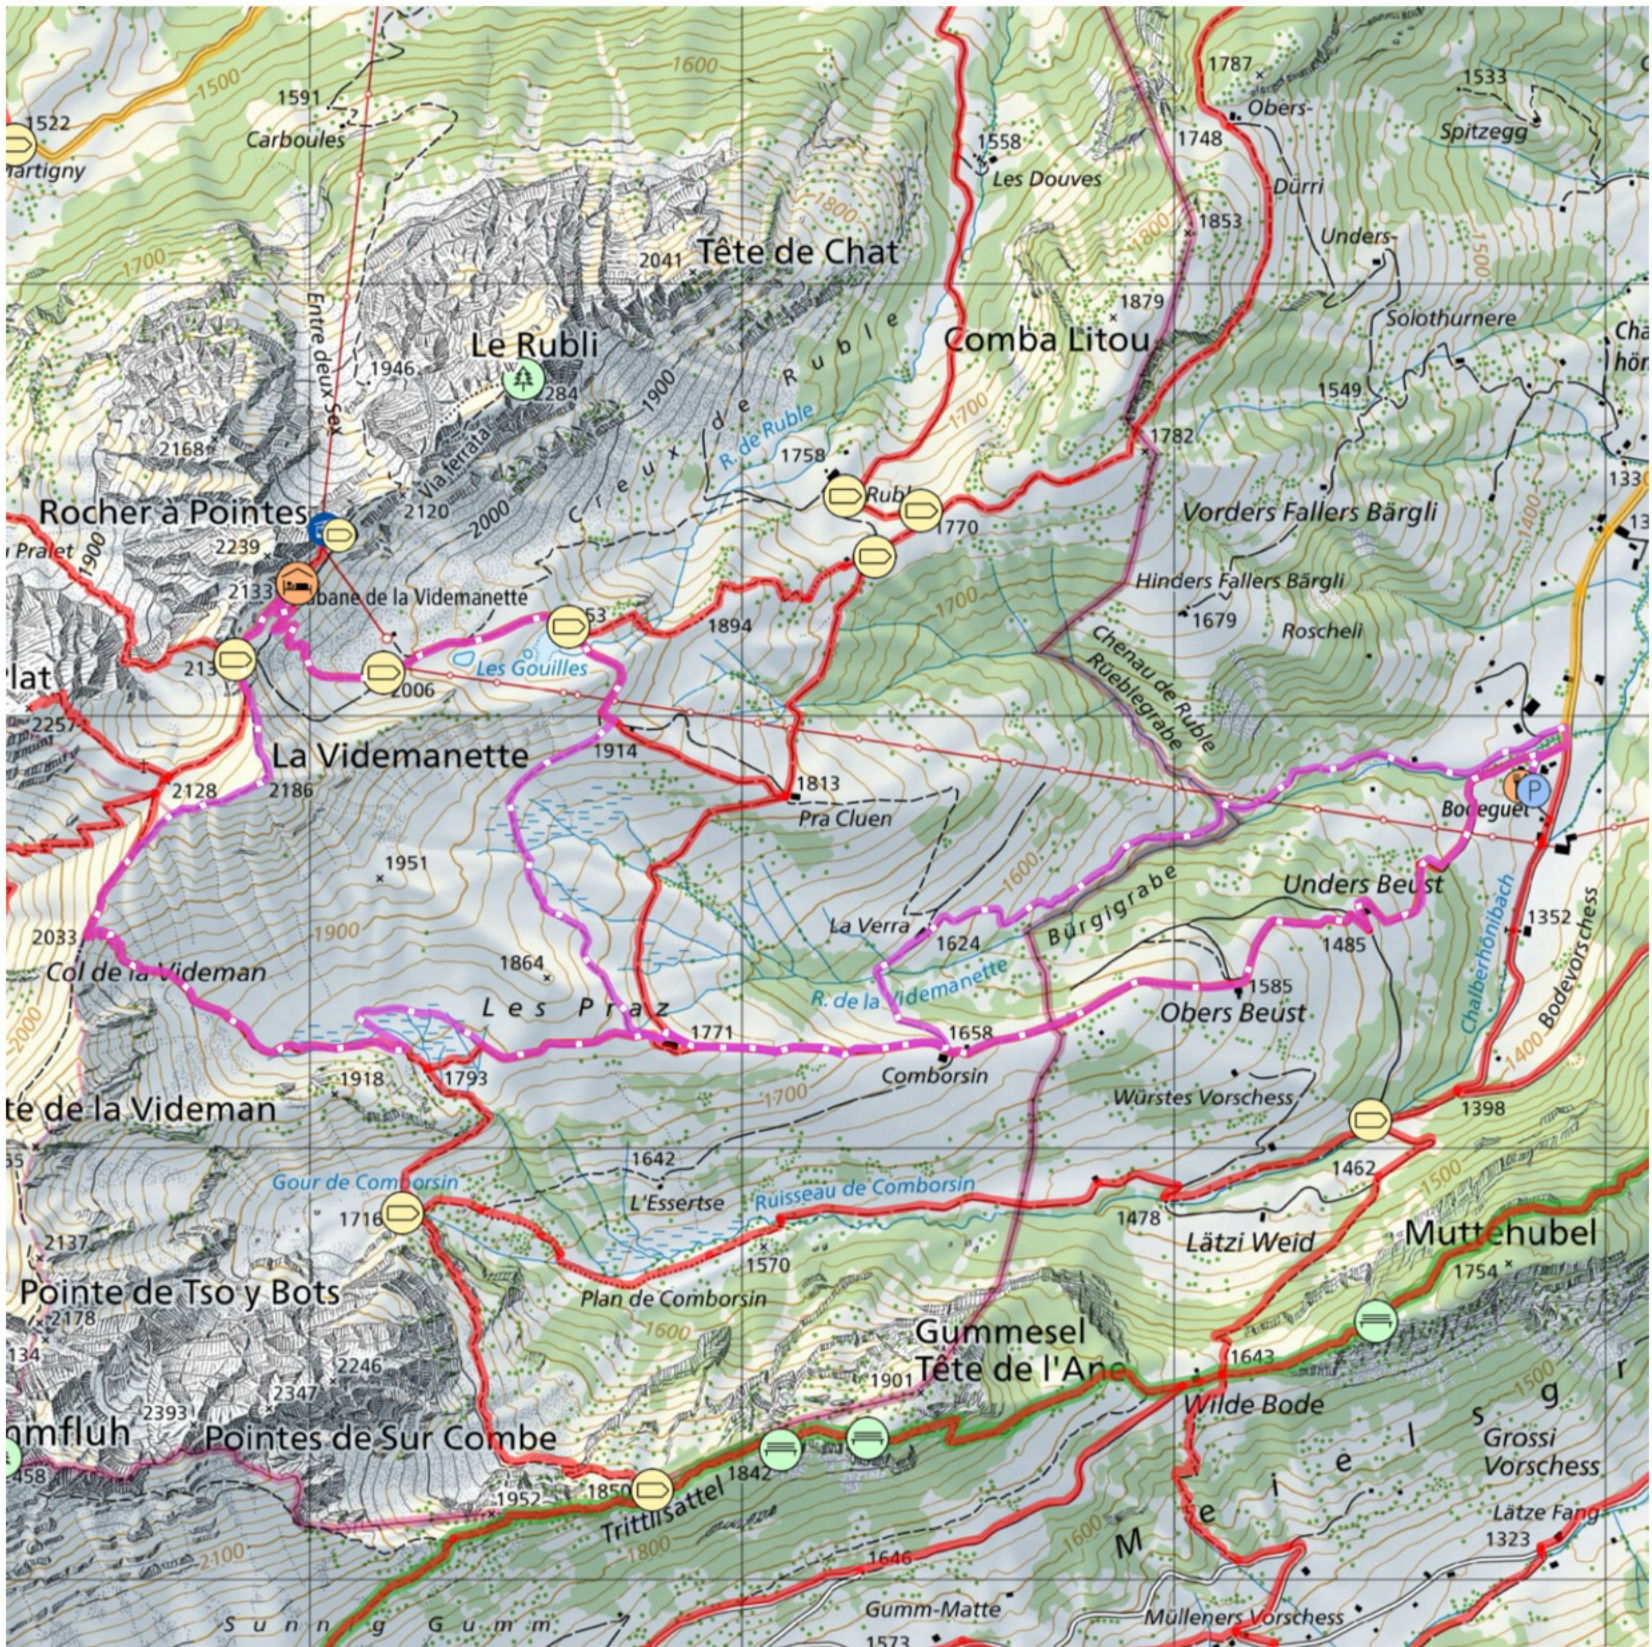

Swiss Pro Map – independent, versatile, reliable.

<https://swisspromap.ch>

# Chalberhöni - Col de la Videman - La Videmanette - Cabane

→11.112km ↗849m ↘850m 4h 27

## The stations along the route (guide):