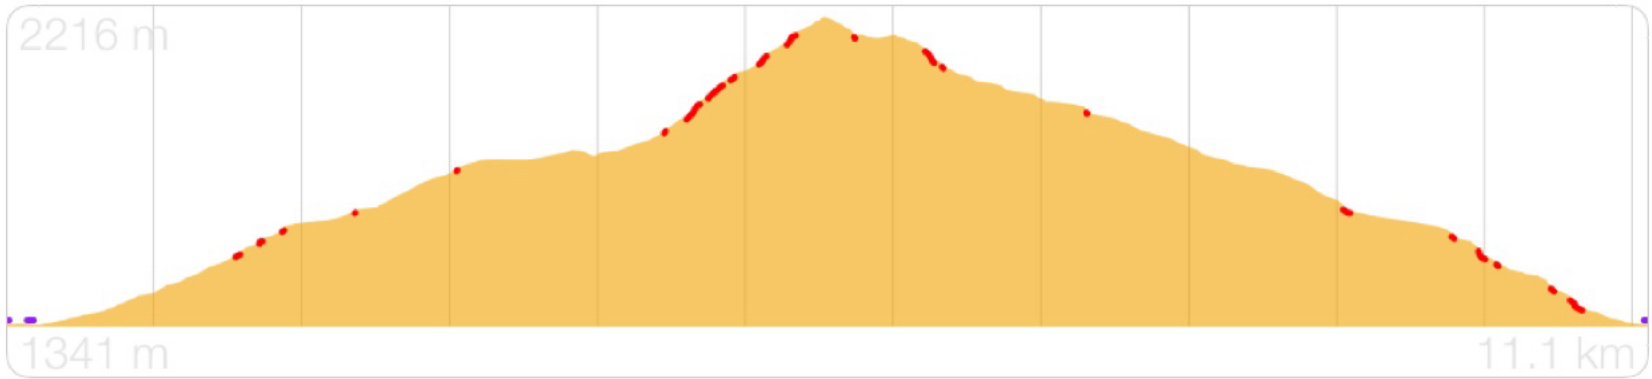

# Chalberhöni - Col de la Videman - La Videmanette - Cabane

→11.112km ↗849m ↘850m 4h 27

## The stations along the route (guide):